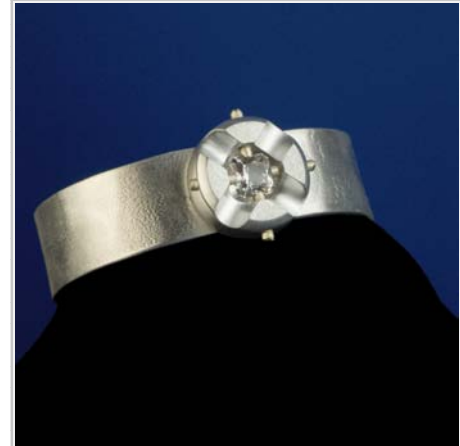

## Bracelet

Item: Danburite

Category: Bracelet

Created 7/6/2006

Note: Brilliant stone on satin finish bracelet.  
3.63 ct danburite

Tag

**Date Consigned**

**Class** Special Order